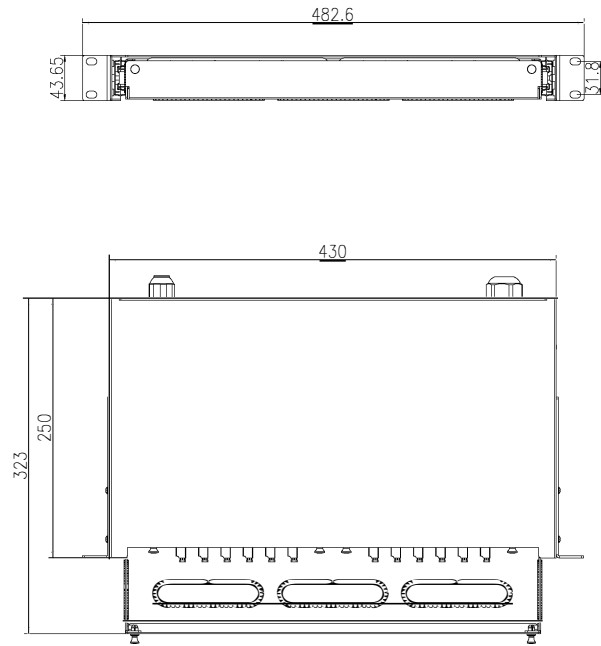

Specification

Max Cores	
Adapter Type	Cores
SC	24

Rack Mount Patch Panel

Product Description:

1. Product size (wide-deep-high): 430 X 327 X 43.6 mm;
2. Apply to 19-inch rack installation;
3. Body material: SPCC; Surface: powder coating black (RAL9005);