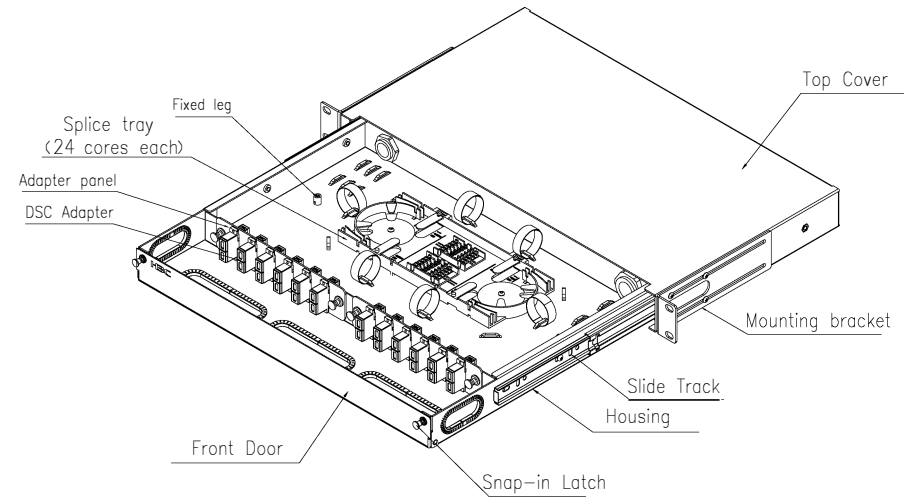

Specification

Max Cores	
Adapter Type	Cores
SC	24

Rack Mount Patch Panel

Product Description:

1. Product size (wide-deep-high): 430 X 327 X 43.6 mm;
2. Apply to 19-inch rack installation;
3. Body material: SPCC; Surface: powder coating black (RAL9005);